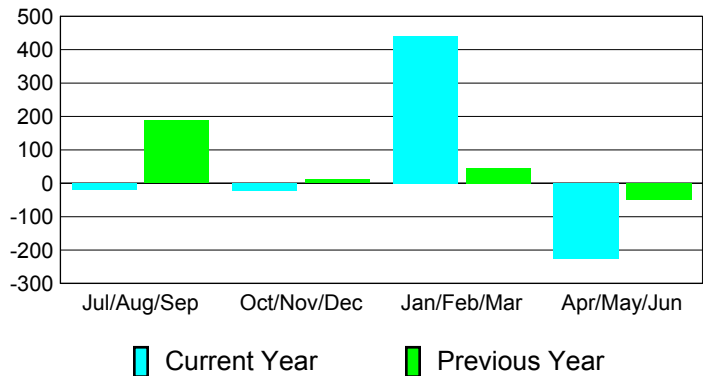

Gender Comparison 2010-2011

Jul/Aug/Sep

Oct/Nov/Dec

Jan/Feb/Mar

Apr/May/Jun

Male

Female