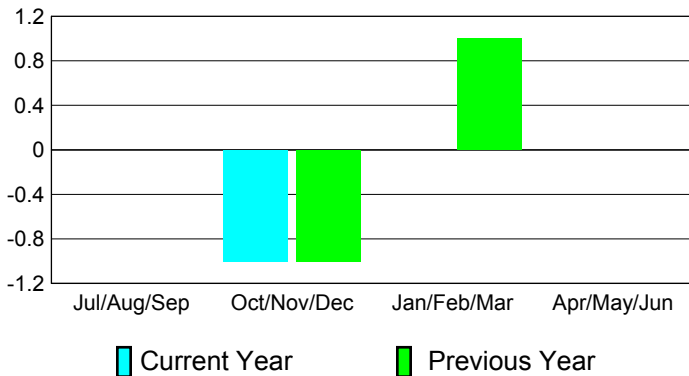

2010-2011 GMT Reports for District (or Undistricted) **District 300 G1**

GMT: **PEI-JEN CHEN**

Location: **M.D. 300 Taiwan**

GMT CA: **5**

CLUBS

Club Results
2010-2011

Clubs
2009-2010

Month	New Club Goal	Actual New Clubs	Actual Dropped Clubs	Gain/Loss of Clubs	Gain/Loss of Clubs
Jul/Aug/Sep	0	0	0	0	0
Oct/Nov/Dec	1	0	-1	-1	-1
Jan/Feb/Mar	1	0	0	0	1
Apr/May/Jun	0	0	0	0	0
Totals	2	0	-1	-1	0

Club Results 2010-2011

Goal, New, Dropped, Gain/Loss

Comparison of Club Gain/Loss

Current Year Compared to the Previous Year

YTD Status Quo Clubs 2010-2011

Status Quo Clubs Compared to Status Quo Members

MEMBERSHIP

Membership Results
2010-2011

Membership
2009-2010

Month	Net Memb Goal	Actual New Memb	Actual Dropped Memb	Gain/Loss of Memb	Gain/Loss of Memb
Jul/Aug/Sep	200	234	-253	-19	188
Oct/Nov/Dec	50	37	-60	-23	11
Jan/Feb/Mar	50	444	-3	441	46
Apr/May/Jun	0	3	-230	-227	-50
Totals	300	718	-546	172	195

Membership Results 2010-2011

Goal, New, Dropped, Gain/Loss

Comparison of Membership Gain/Loss

Current Year Compared to the Previous Year

Gender Comparison 2010-2011

Jul/Aug/Sep

Oct/Nov/Dec

Jan/Feb/Mar

Apr/May/Jun

Male

Female