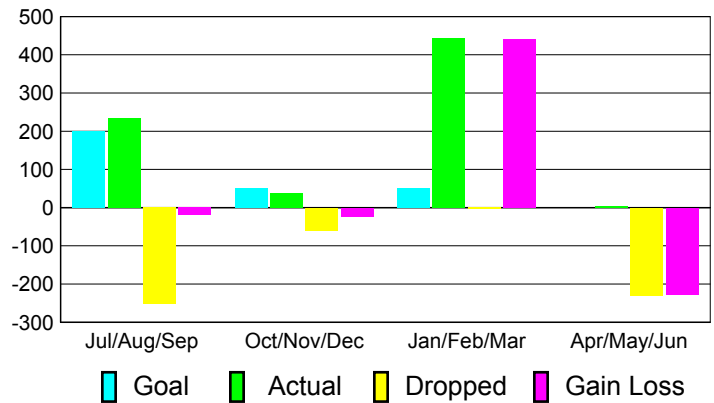

### YTD Status Quo Clubs 2010-2011

Status Quo Clubs Compared to Status Quo Members

## MEMBERSHIP

**Membership Results**  
2010-2011

**Membership**  
2009-2010

Month	Net Memb Goal	Actual New Memb	Actual Dropped Memb	Gain/Loss of Memb	Gain/Loss of Memb
Jul/Aug/Sep	200	234	-253	-19	188
Oct/Nov/Dec	50	37	-60	-23	11
Jan/Feb/Mar	50	444	-3	441	46
Apr/May/Jun	0	3	-230	-227	-50
<b>Totals</b>	<b>300</b>	<b>718</b>	<b>-546</b>	<b>172</b>	<b>195</b>

### Membership Results 2010-2011

Goal, New, Dropped, Gain/Loss

### Comparison of Membership Gain/Loss

Current Year Compared to the Previous Year