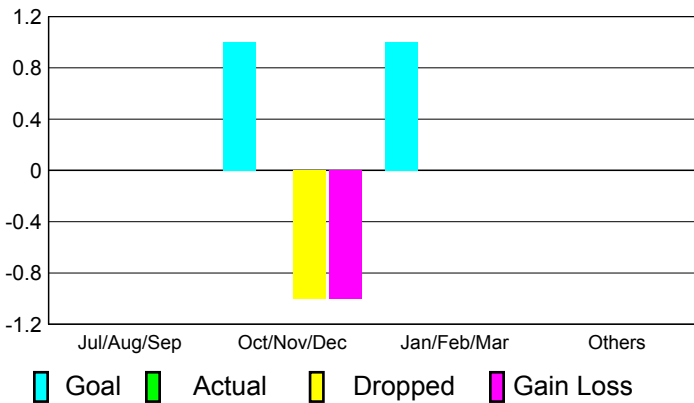

## CLUBS

**Club Results**  
2010-2011

**Clubs**  
2009-2010

Month	New Club Goal	Actual New Clubs	Actual Dropped Clubs	Gain/Loss of Clubs	Gain/Loss of Clubs
Jul/Aug/Sep	0	0	0	0	0
Oct/Nov/Dec	1	0	-1	-1	-1
Jan/Feb/Mar	1	0	0	0	1
Apr/May/Jun	0	0	0	0	0
<b>Totals</b>	<b>2</b>	<b>0</b>	<b>-1</b>	<b>-1</b>	<b>0</b>

### Club Results 2010-2011

Goal, New, Dropped, Gain/Loss

### Comparison of Club Gain/Loss

Current Year Compared to the Previous Year